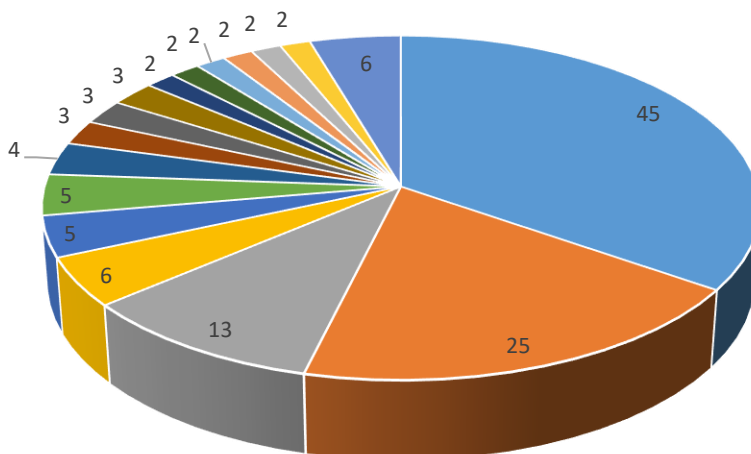

- Pinnacle Infotech Solutions
- Infosys
- ICICI Prudential
- Cognizant
- Torrent Gas
- Byju's
- Adani Energy
- Thrillophilia
- TCS
- Alok Industries
- Asahi India Glass
- Others