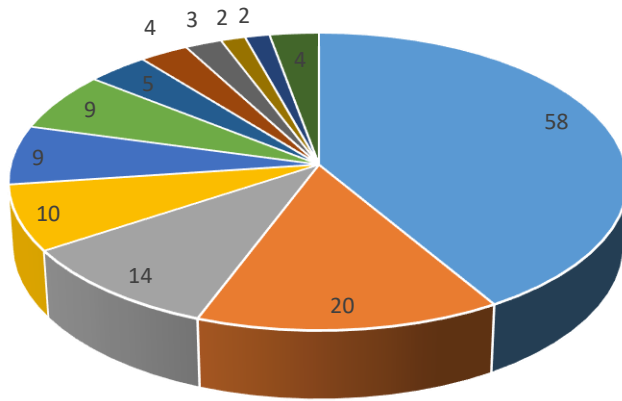

**Total Placement in 2019-20 Sofar**  
140

- Pinnacle Infotech Solutions
- Infosys
- ICICI Prudential
- Cognizant
- Torrent Gas
- Byju's
- Adani Energy
- Thrillophilia
- TCS
- Alok Industries
- Asahi India Glass
- Others