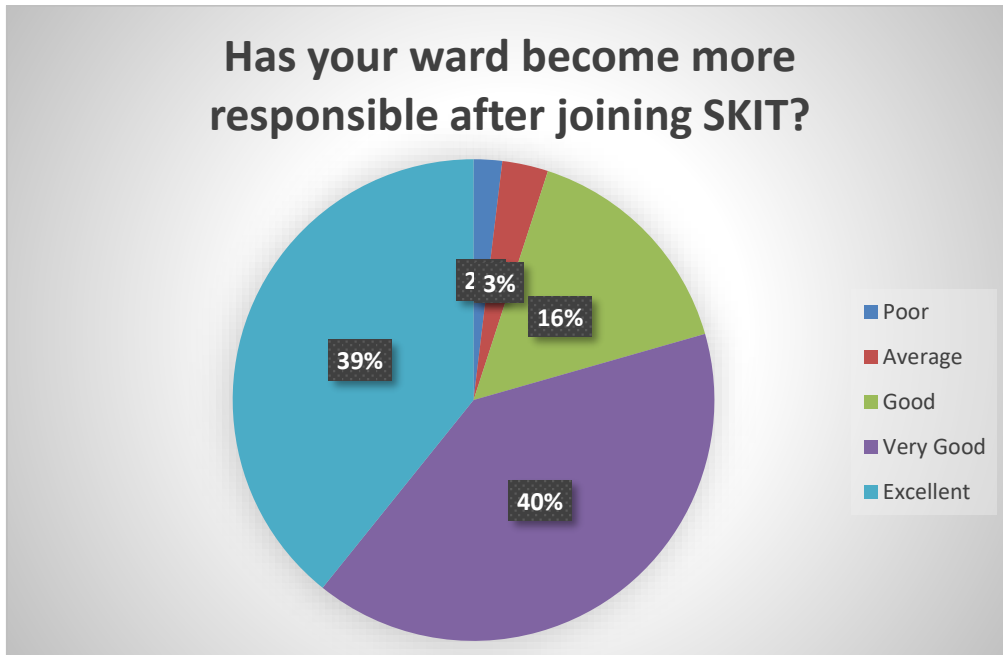

Swami Keshvanand Institute

of Technology, Management & Gramothan

Approved by AICTE, Ministry of HRD, Government of India

Affiliated to Rajasthan Technical University, Kota

Parents Feedback Analysis: 2020-21

No of Parents Participated in Feedback Process:1619

📍: RAMNAGARIA (JAGATPURA), JAIPUR-302017 (RAJASTHAN), INDIA

☎: +91-141-5160400, 2752165, 2759609 | 📠 : 0141-2759555

✉: info@skit.ac.in | 🌐: www.skit.ac.in