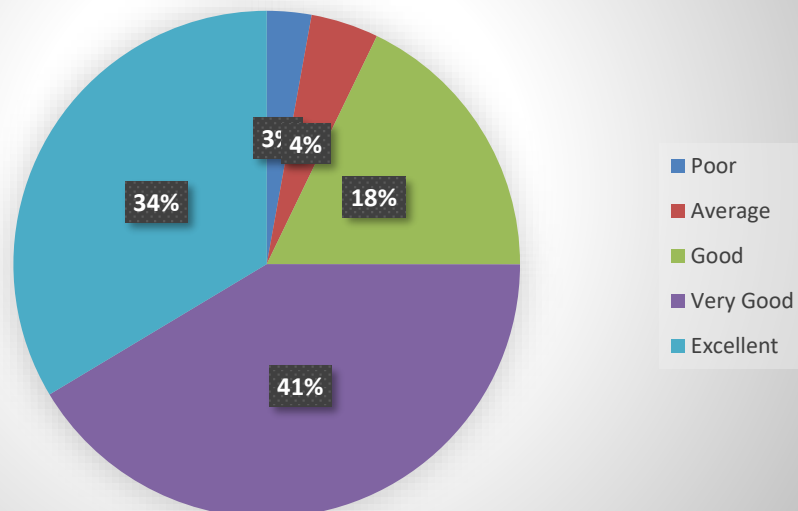

Do you think your aspirations about your ward will be fulfilled?

📍: RAMNAGARIA (JAGATPURA), JAIPUR-302017 (RAJASTHAN), INDIA

☎: +91-141-5160400, 2752165, 2759609 | 📠 : 0141-2759555

✉ info@skit.ac.in | 🌐: www.skit.ac.in