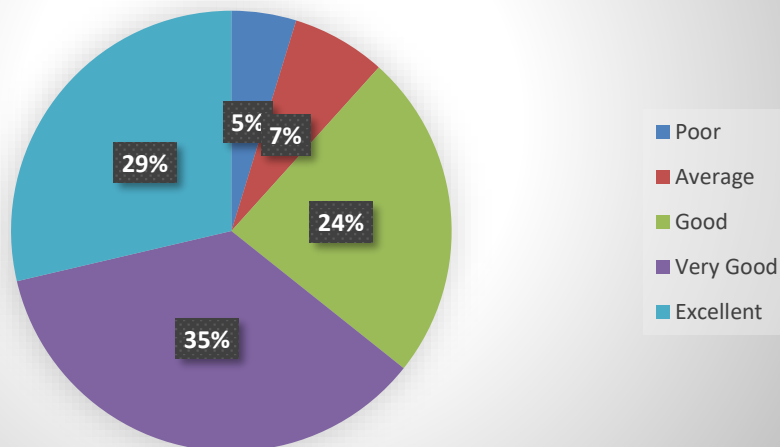

If you have visited SKIT for any
curricular/extra-curricular event, how did
you find the quality of event?