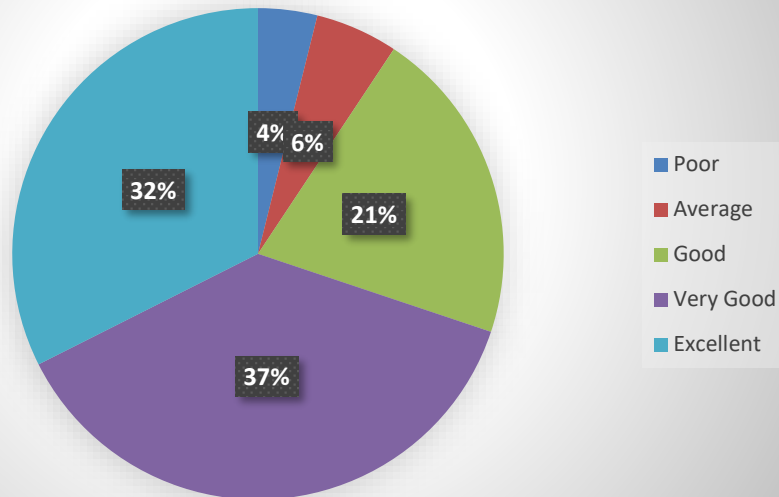

Swami Keshvanand Institute

of Technology, Management & Gramothan

Approved by AICTE, Ministry of HRD, Government of India

Affiliated to Rajasthan Technical University, Kota

If your ward used book bank facilities,
how did you find these?