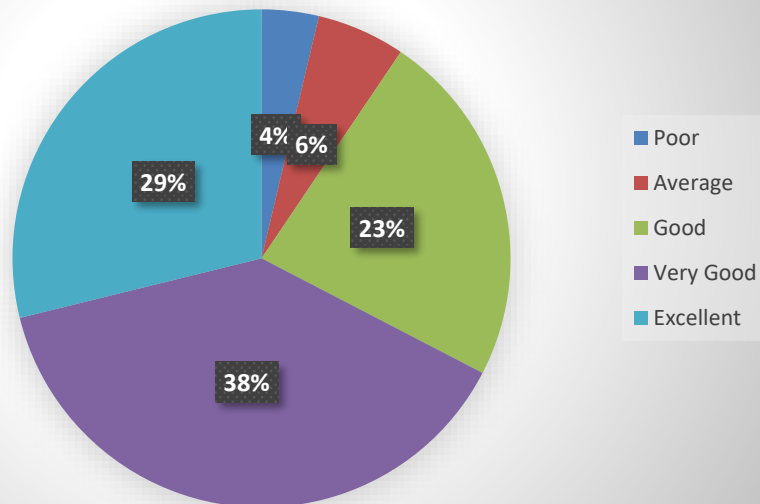

Swami Keshvanand Institute

of Technology, Management & Gramothan

Approved by AICTE, Ministry of HRD, Government of India

Affiliated to Rajasthan Technical University, Kota

How do you rate placement record of SKIT?