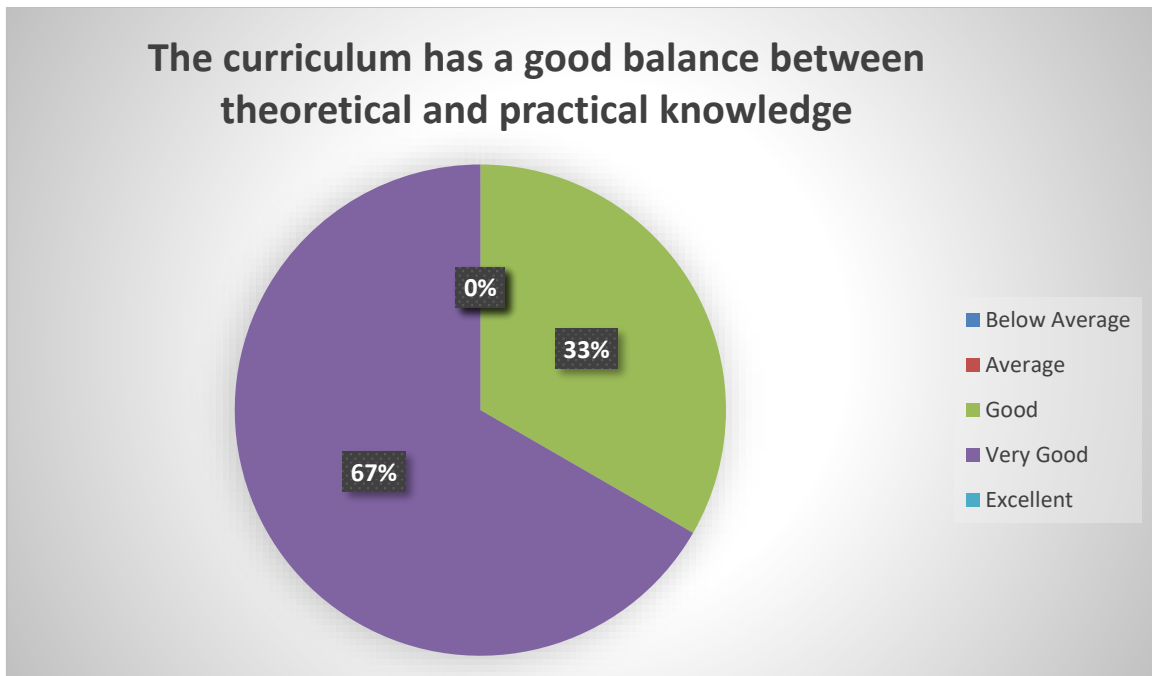

## Employer Feedback Analysis: 2019-20

No of Employer Participated in Feedback Process: 6

The curriculum is competent for holistic development of students which includes human values, ethics, integrity etc.