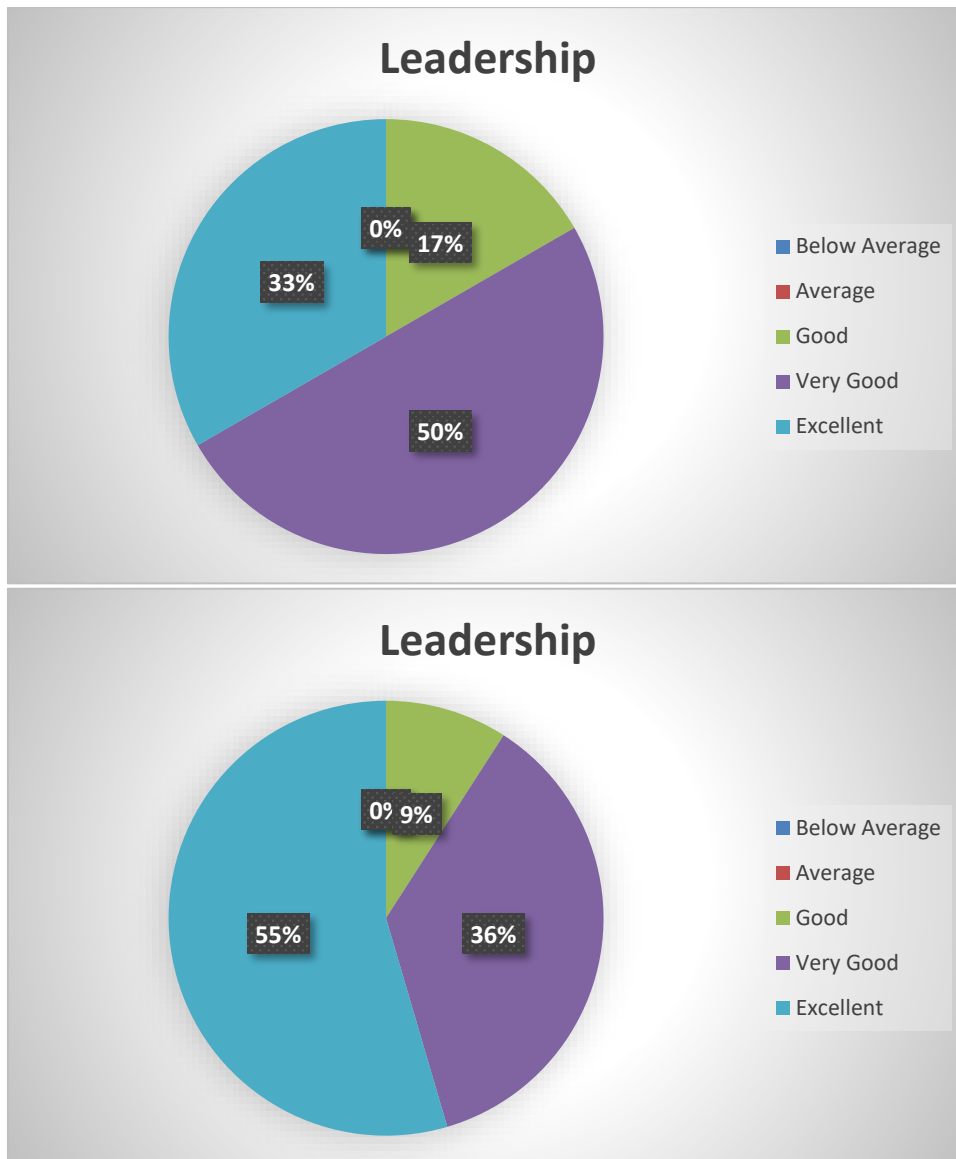

Swami Keshvanand Institute

of Technology, Management & Gramothan

Approved by AICTE, Ministry of HRD, Government of India

Affiliated to Rajasthan Technical University, Kota

📍: RAMNAGARIA (JAGATPURA), JAIPUR-302017 (RAJASTHAN), INDIA

☎: +91-141-5160400, 2752165, 2759609 | 📠 : 0141-2759555

✉: info@skit.ac.in | 🌐: www.skit.ac.in