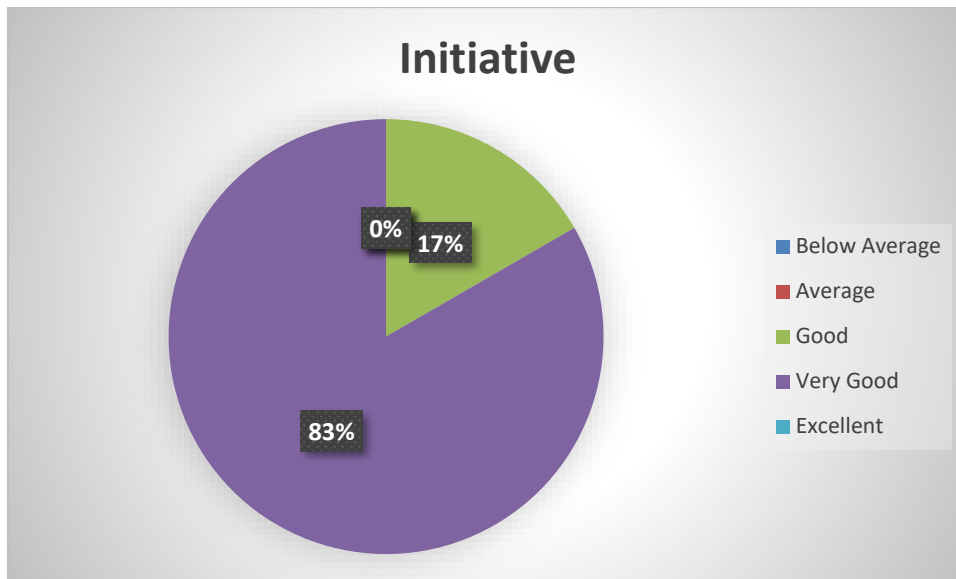

Swami Keshvanand Institute

of Technology, Management & Gramothan

Approved by AICTE, Ministry of HRD, Government of India

Affiliated to Rajasthan Technical University, Kota