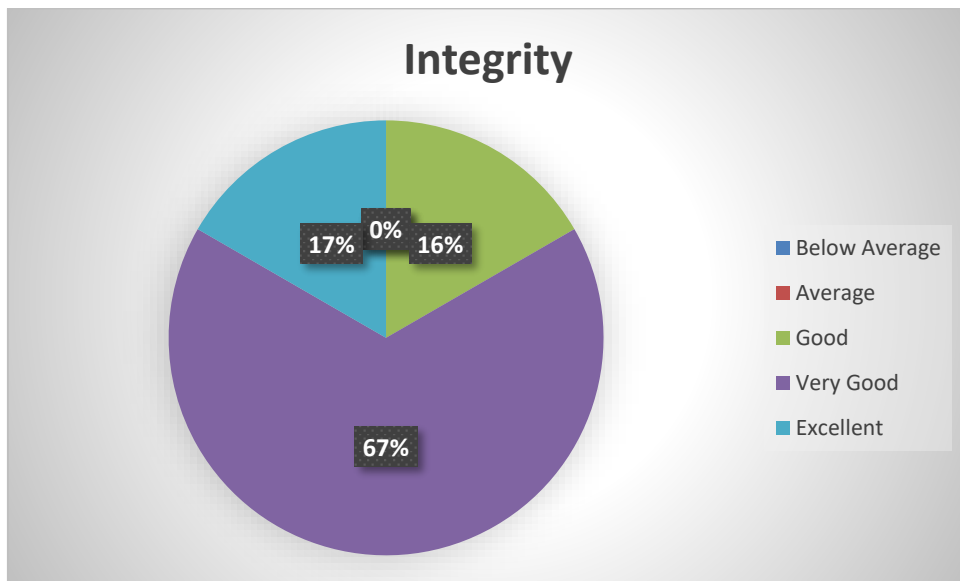

Swami Keshvanand Institute

of Technology, Management & Gramothan

Approved by AICTE, Ministry of HRD, Government of India

Affiliated to Rajasthan Technical University, Kota