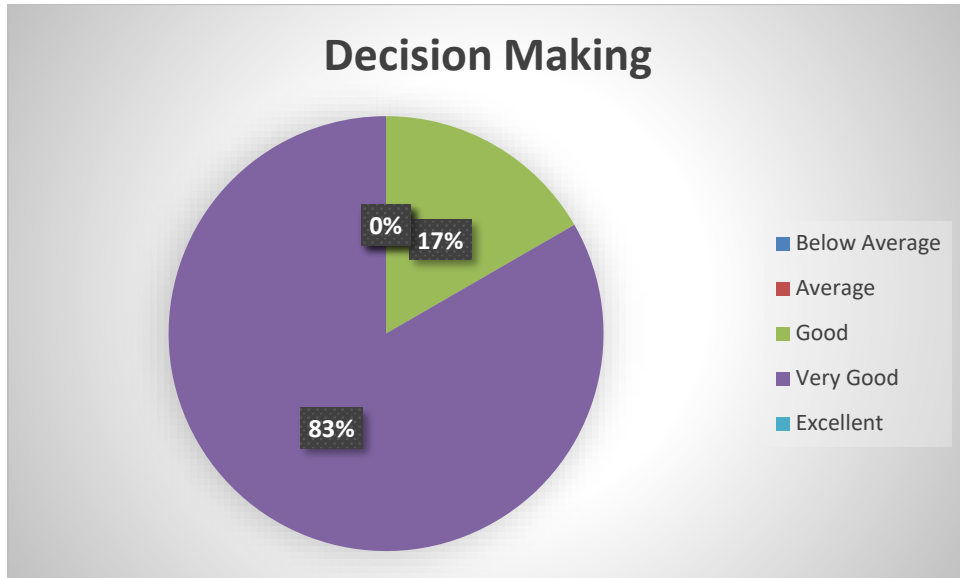

Swami Keshvanand Institute

of Technology, Management & Gramothan

Approved by AICTE, Ministry of HRD, Government of India

Affiliated to Rajasthan Technical University, Kota