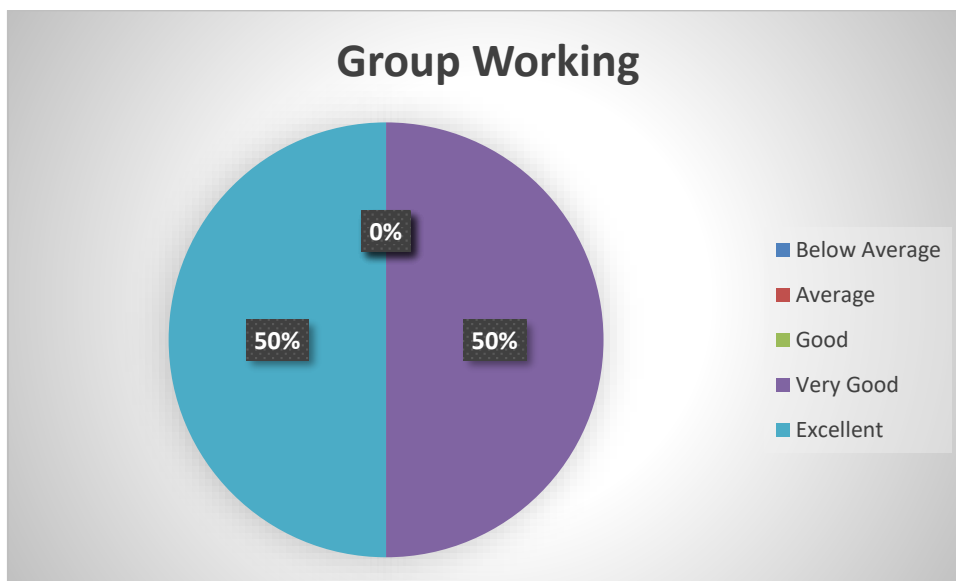

Swami Keshvanand Institute

of Technology, Management & Gramothan

Approved by AICTE, Ministry of HRD, Government of India

Affiliated to Rajasthan Technical University, Kota