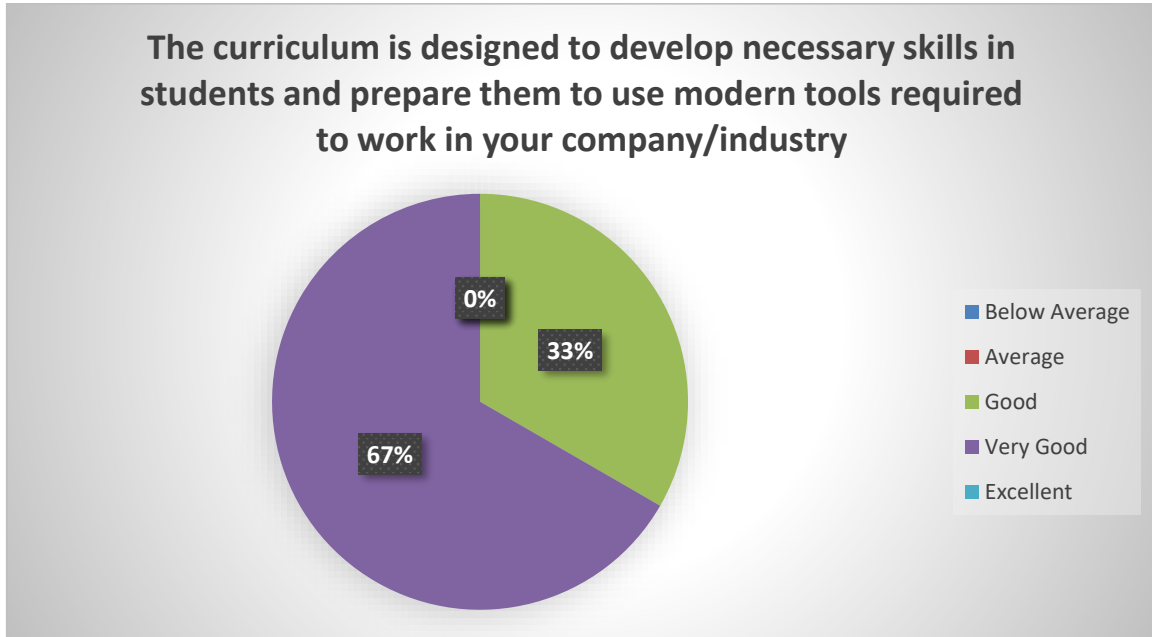

## Employer Feedback Analysis: 2019-20

No of Employer Participated in Feedback Process: 6

The curriculum is competent for holistic development of students which includes human values, ethics, integrity etc.