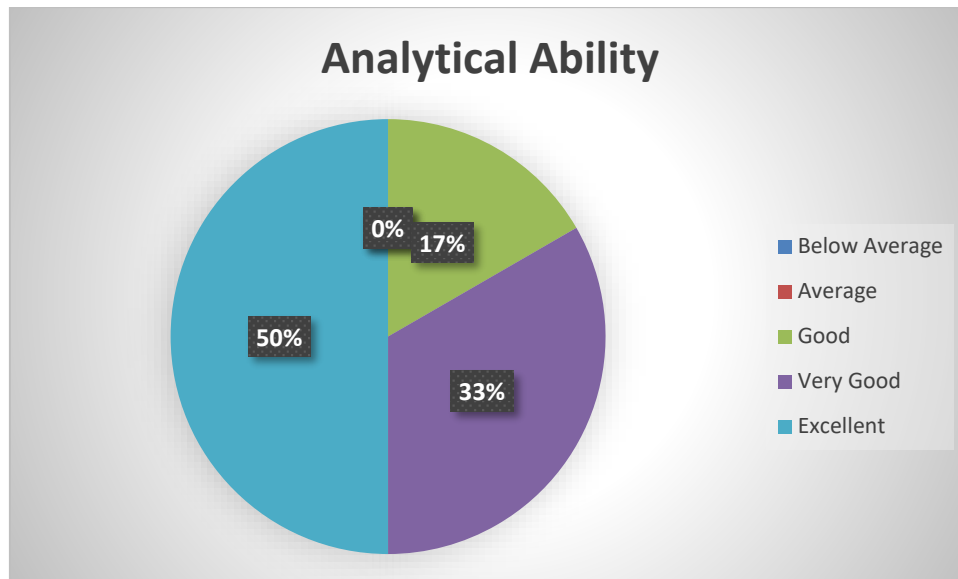

Swami Keshvanand Institute

of Technology, Management & Gramothan

Approved by AICTE, Ministry of HRD, Government of India

Affiliated to Rajasthan Technical University, Kota